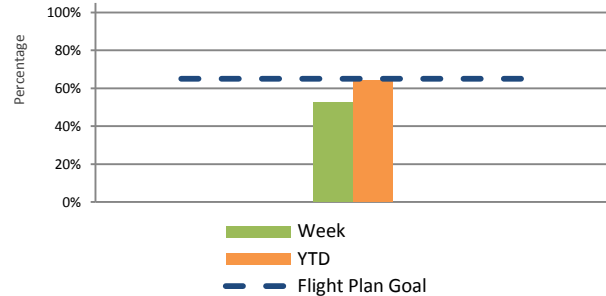

65% of new successions, vesting & trust applications completed in 6 months for Week

Percentage completed for Week = 52.5%
Percentage completed YTD = 64.4%