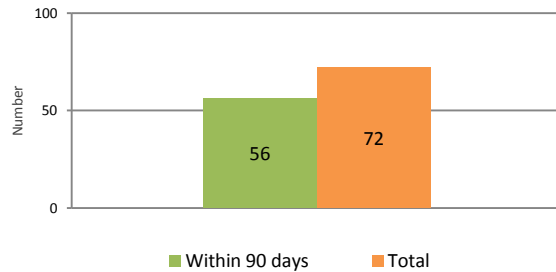

**Applications volumes for week**

**Māori Land Court Average Calendar Days**

Number on hand	Average Age Reduction			
	(Target 35% Reduction by 30 June 2016)			
	Apr 13	Week Position	Jun 16	% reduction
4,391	510	352	331	-30.91%

**80% Certified Ready for Hearing for Week**

Percentage certified for Week = 77.8%  
Percentage certified YTD = 72.5%

**65% of new successions, vesting & trust applications completed in 6 months for Week**