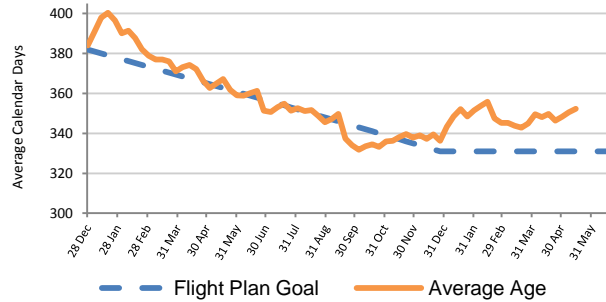

**Applications volumes for week**

**Māori Land Court Average Calendar Days**

Number on hand	Average Age Reduction			
	(Target 35% Reduction by 30 June 2016)			
	Apr 13	Week Position	Jun 16	% reduction
4,391	510	352	331	-30.91%

**80% Certified Ready for Hearing for Week**

Percentage certified for Week = 77.8%  
Percentage certified YTD = 72.5%

**65% of new successions, vesting & trust applications completed in 6 months for Week**