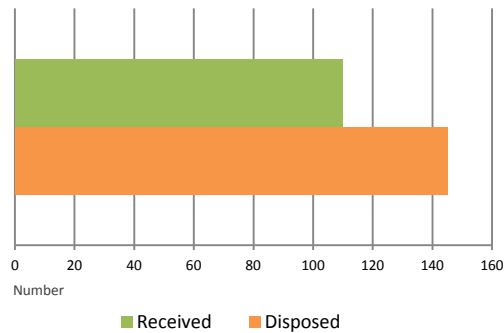

**Applications volumes for week**

**Māori Land Court Average Calendar Days**

Number on hand	Average Age Reduction			
	(Target 35% Reduction by 30 June 2016)			
	Apr 13	Week Position	Jun 16	% reduction
4,391	510	352	331	-30.91%

**80% Certified Ready for Hearing for Week**

Percentage certified for Week = 77.8%  
Percentage certified YTD = 72.5%

**65% of new successions, vesting & trust applications completed in 6 months for Week**